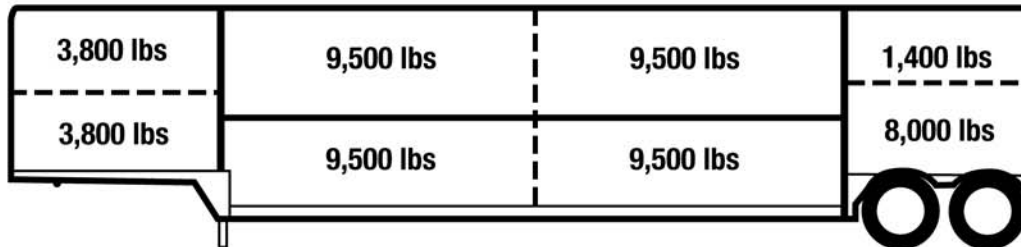

Loading Suggestions

The values presented in this document are recommendations only. It is the driver's responsibility to know the dimensions of the trailer, to load only the size of cattle that will safely and humanely fit the trailer and to adhere to the maximum legal load limit for the states in which they are operating.

48 ft – 50,000 lb Gross – Fat Cattle

53 ft – 55,000 lb Gross – Feeder Cattle Lighter Than 700 lbs

53 ft – 55,000 lb Gross – Fat Cattle